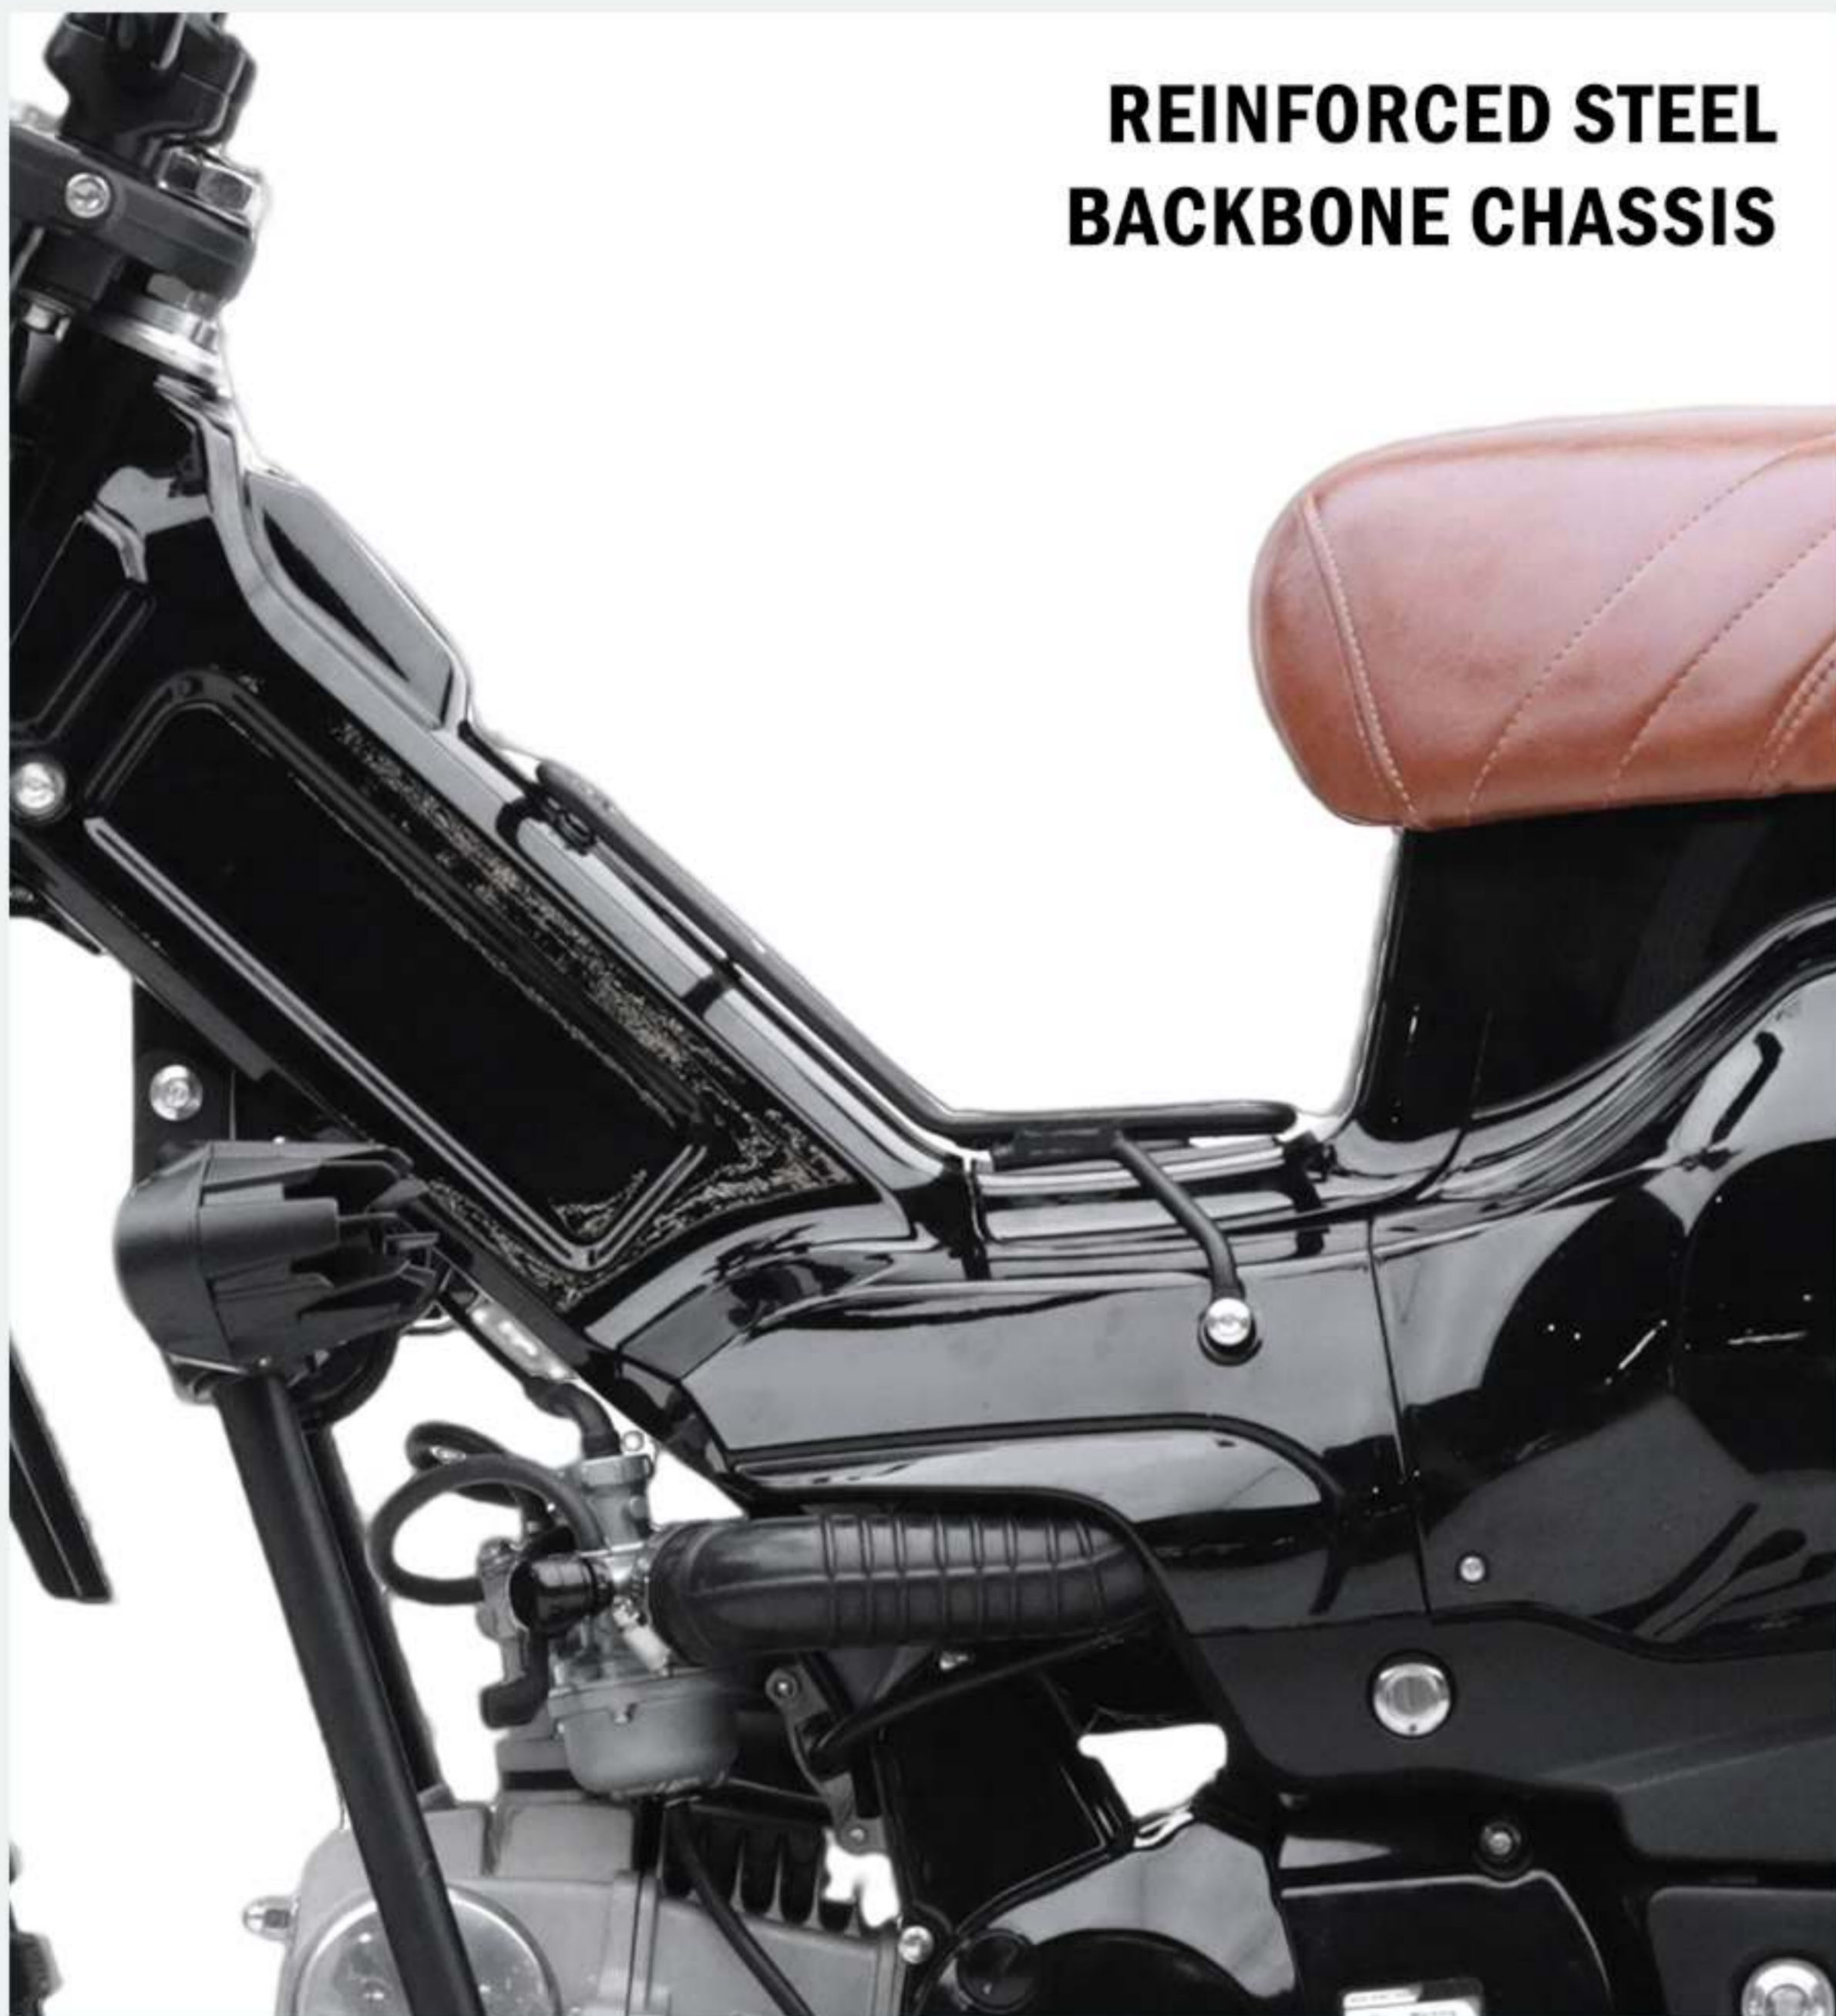

KAMAX

Cub CT

SEEK & ACCOMPANY

SEEK & ACCOMPANY

125

Cub CT

Cub CT

**MULTI-FUNCTIONAL
LENS ANTI-FOG
HIGH-PENETRATION
HEADLIGHTS**

119.9cc
FUEL-INJECTED ENGINE

**STANDARD
ABS/TCS**

EASY TO PARK

**REINFORCED STEEL
BACKBONE CHASSIS**

**SKID PLATE AND
BRUSH GUARDS**

**17-INCH
SPOKE WHEELS**

**FRONT AND REAR
HYDRAULIC
DISC BRAKES**

CENTERSTAND

**FOUR-SPEED
SEMI-AUTOMATIC
TRANSMISSION**

**TOUCHSCREEN
LCD INSTRUMENT PANEL**

**HIGH-MOUNTED
MUFFLER**

**FOOT/ELECTRIC
START**

ROOMY SEATING

**STANDARD
CARGO RACK**

Available Color Options

Obsidian Black

SEEK &

CUB CT 125

ACCOMPANY

L*W *H	2000*770*1170mm
Seat Height	790mm
Wheelbase	1260mm
Minimum Ground Clearance	120mm
Fuel Tank Capacity	5L
Curb Weight	130kg
Max. Power	6.5kw/7500rpm
Max. Torque	9.0N·m/5500rpm
Gear	4-speed Rotary Transmission With High Gear Protection
Front/Rear Wheel Specification	80/90-17, 80/90-17
Front/Rear Brake System	Disc 220mm,Drum Brake 220mm
Front/Rear Wheel ABS	Standard/Standard
Traction Control System	Standard/Standard
Tire Pressure Monitoring	/
Keyless Start	/
Speedometer	Touchscreen LCD instrument panel
Lighting Configuration	LED