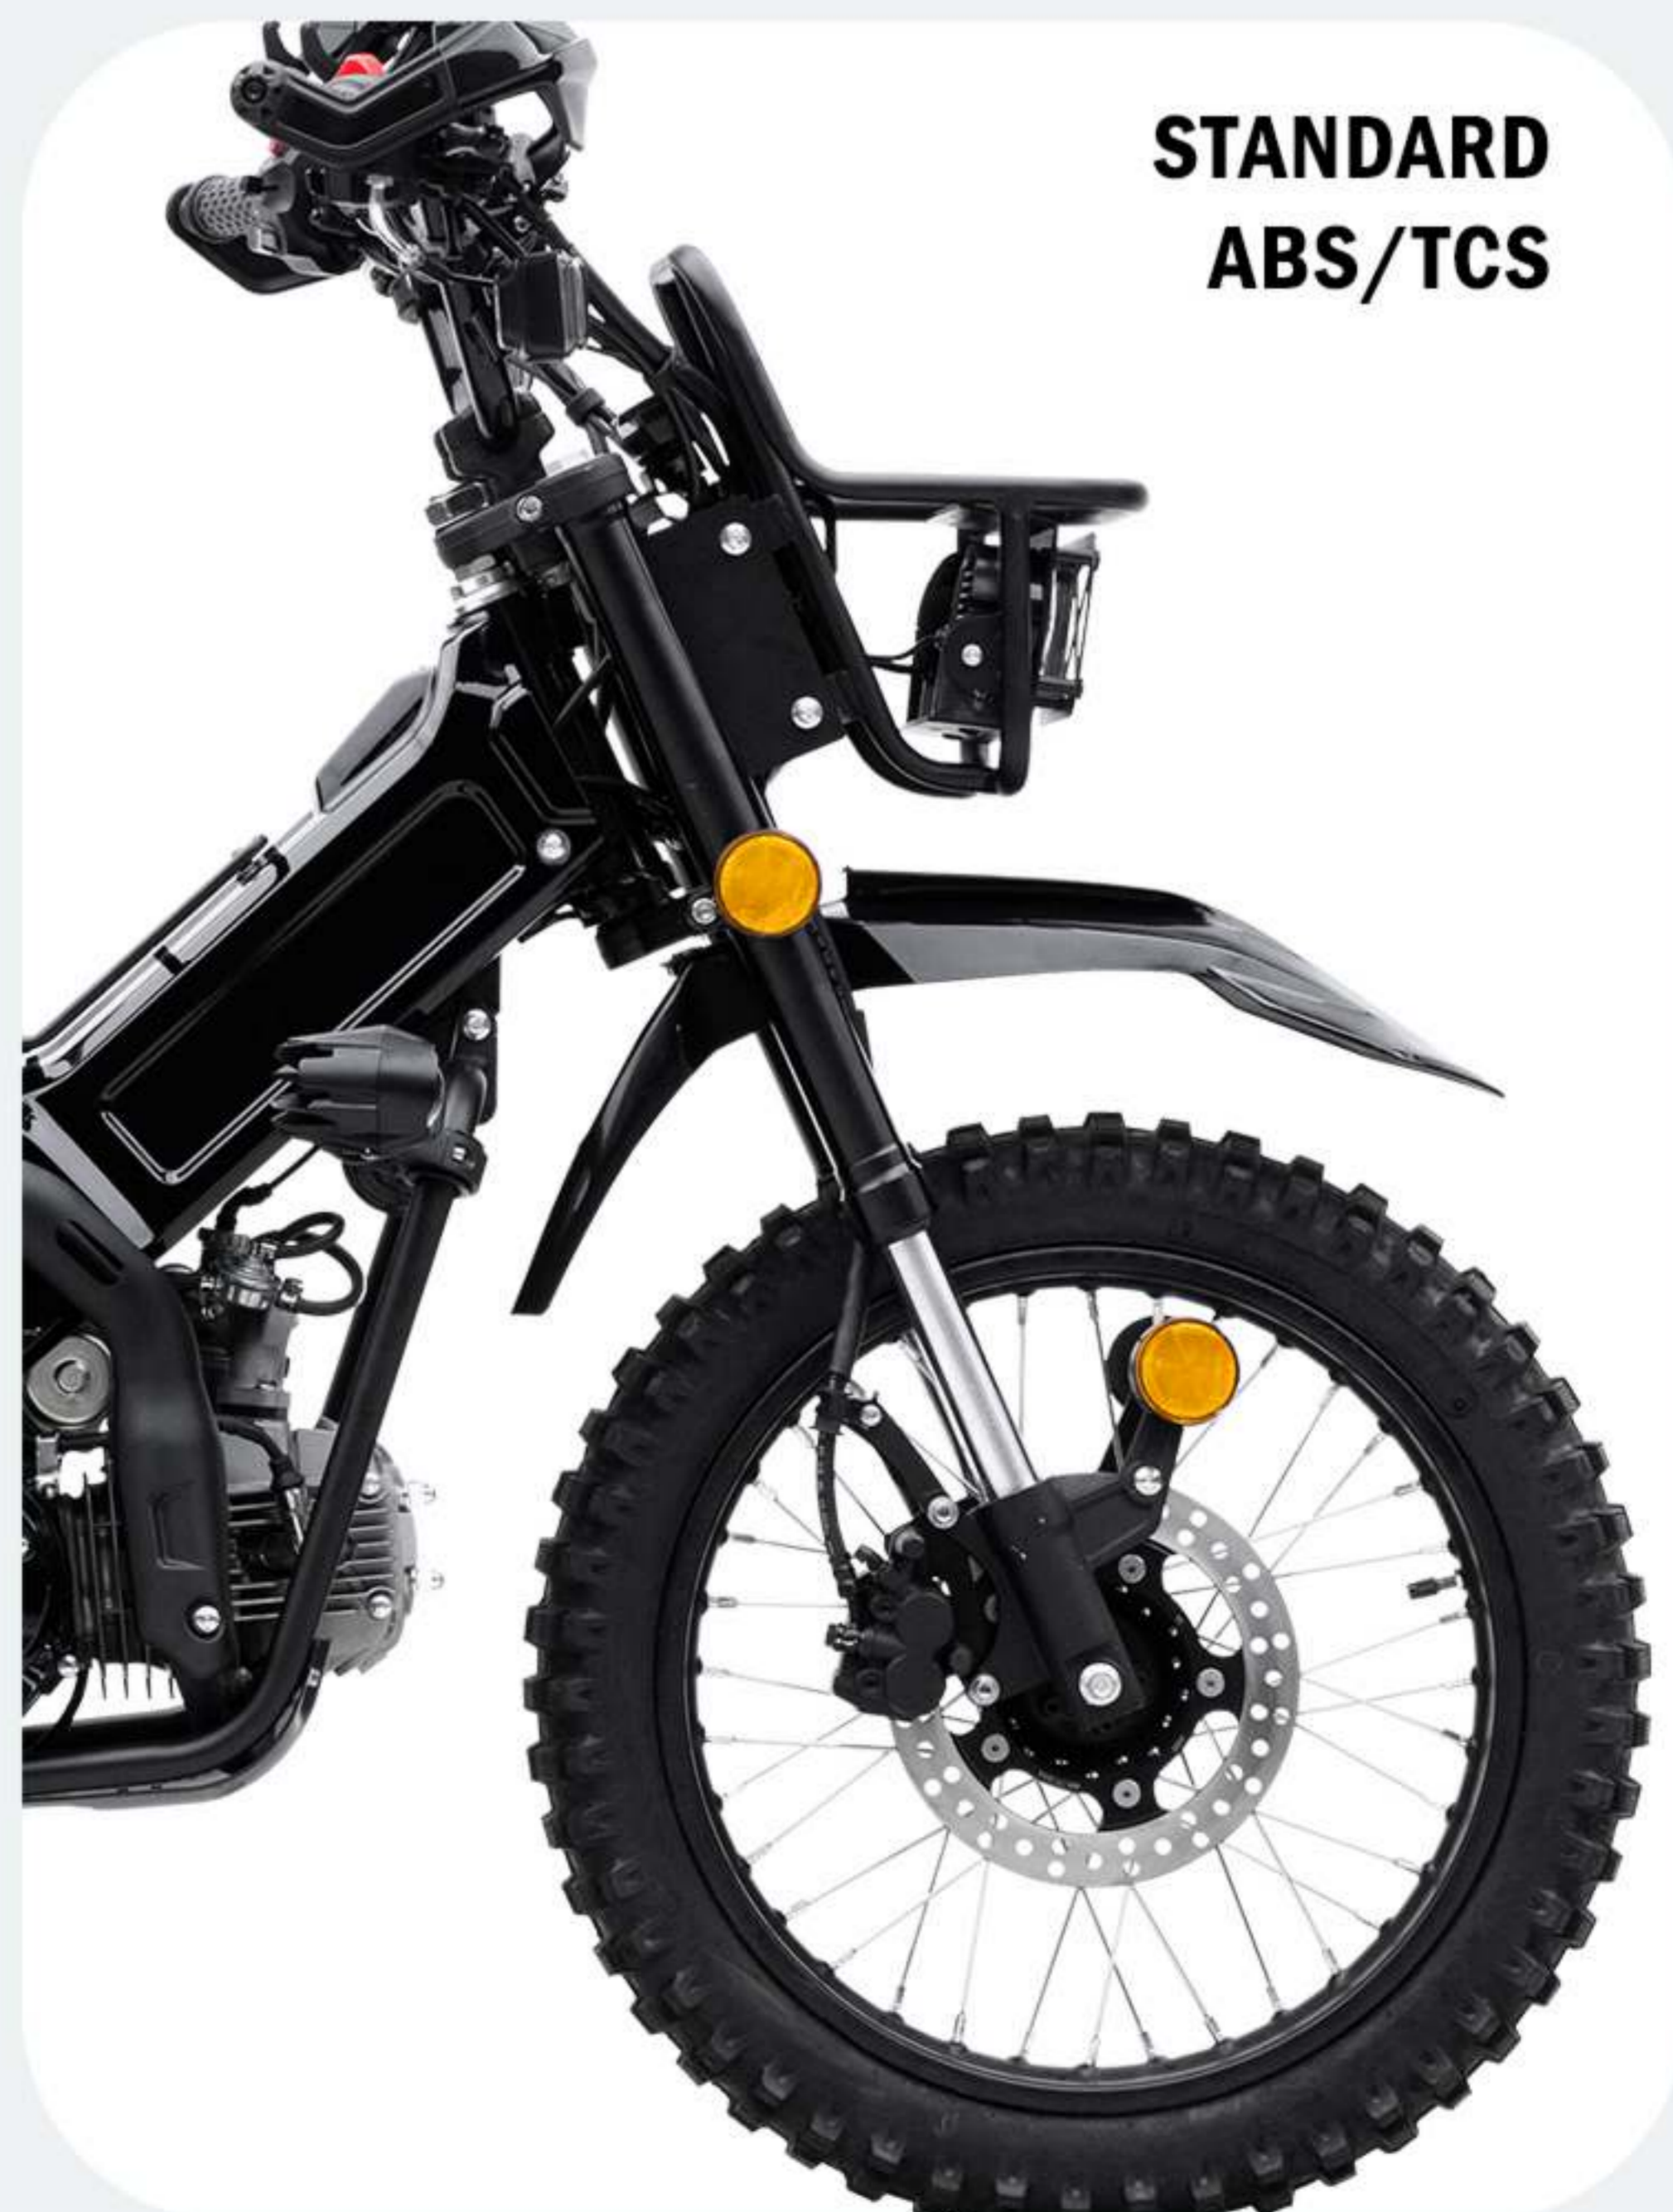

KAMAX

Cub CT

SEEK & ACCOMPANY

SEEK & ACCOMPANY

125

Cub CT

Cub CT

**MULTI-FUNCTIONAL
LENS ANTI-FOG
HIGH-PENETRATION
HEADLIGHTS**

119.9cc
FUEL-INJECTED ENGINE

**STANDARD
ABS/TCS**

EASY TO PARK

**REINFORCED STEEL
BACKBONE CHASSIS**

**SKID PLATE AND
BRUSH GUARDS**

**17-INCH
SPOKE WHEELS**

**FRONT AND REAR
HYDRAULIC
DISC BRAKES**

CENTERSTAND

**FOUR-SPEED
SEMI-AUTOMATIC
TRANSMISSION**

**TOUCHSCREEN
LCD INSTRUMENT PANEL**

**HIGH-MOUNTED
MUFFLER**

**FOOT/ELECTRIC
START**

ROOMY SEATING

**STANDARD
CARGO RACK**

Available Color Options

Obsidian Black

SEEK &

CUB CT 125

ACCOMPANY

L*W *H	2000*770*1170mm
Seat Height	790mm
Wheelbase	1260mm
Minimum Ground Clearance	120mm
Fuel Tank Capacity	5L
Curb Weight	130kg
Max. Power	6.5kw/7500rpm
Max. Torque	9.0N·m/5500rpm
Gear	4-speed Rotary Transmission With High Gear Protection
Front/Rear Wheel Specification	80/90-17, 80/90-17
Front/Rear Brake System	Disc 220mm,Drum Brake 220mm
Front/Rear Wheel ABS	Standard/Standard
Traction Control System	Standard/Standard
Tire Pressure Monitoring	/
Keyless Start	/
Speedometer	Touchscreen LCD instrument panel
Lighting Configuration	LED